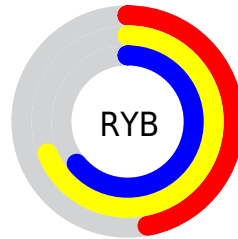

Details

The XYZ color **28.6127, 37.1088, 23.7438** is a dark color, and the websafe version is hex **669966**. A complement of this color would be **29.4771, 24.4523, 43.7256**, and the grayscale version is **31.9408, 33.6042, 36.5950**.

A 20% lighter version of the original color is **56.9549, 70.8992, 50.7275**, and **11.6965, 16.2259, 8.6463** is the 20% darker color. If you saturate the color by 10%, you get **25.6491, 35.6951, 18.5023**, and if you desaturate by 10%, it is **32.0391, 38.7408, 30.0249**.

Distribution

Red (53%)

Green (69%)

Blue (47%)

Red (47%)

Yellow (69%)

Blue (64%)

Cyan (23%)