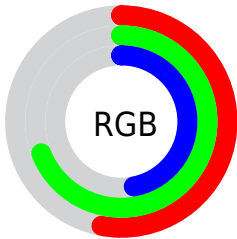

Distribution

Red (53%)

Green (69%)

Blue (47%)