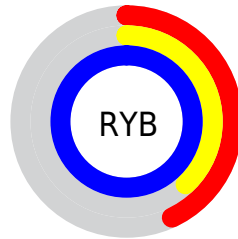

- Red (43%)
- Yellow (38%)
- Blue (100%)