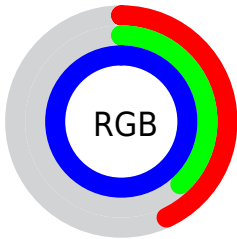

Distribution

- Red (43%)
- Green (38%)
- Blue (100%)