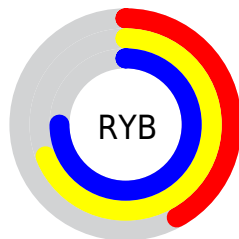

- Red (42%)
- Yellow (69%)
- Blue (75%)