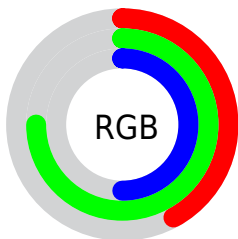

Distribution

- Red (42%)
- Green (75%)
- Blue (50%)