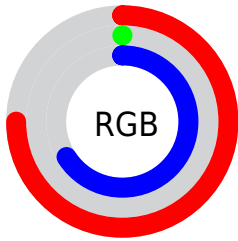

Distribution

- Red (75%)
- Green (0%)
- Blue (66%)