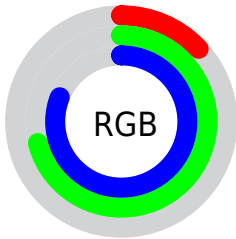

Distribution

- Red (13%)
- Green (71%)
- Blue (81%)