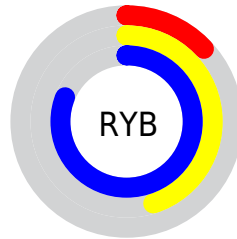

- Red (13%)
- Yellow (45%)
- Blue (81%)