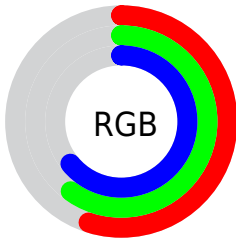

Distribution

- Red (55%)
- Green (60%)
- Blue (64%)