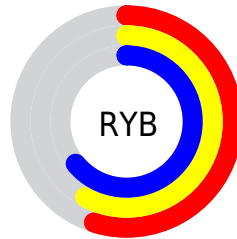

- Red (55%)
- Yellow (58%)
- Blue (64%)