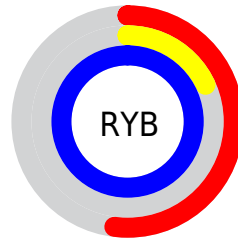

- Red (52%)
- Yellow (18%)
- Blue (100%)