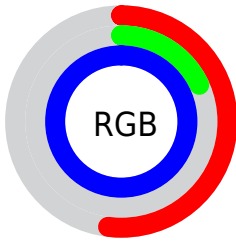

Distribution

- Red (52%)
- Green (18%)
- Blue (100%)