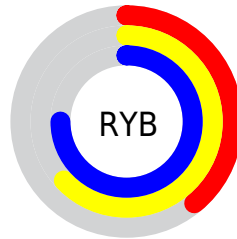

- Red (39%)
- Yellow (63%)
- Blue (75%)