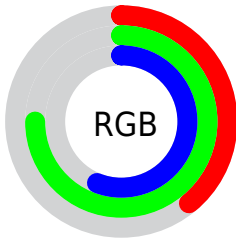

Distribution

- Red (39%)
- Green (75%)
- Blue (56%)