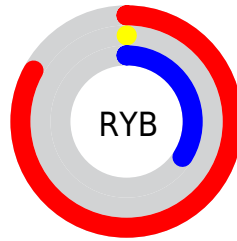

- Red (83%)
- Yellow (0%)
- Blue (34%)