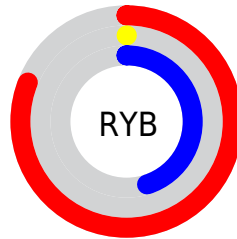

- Red (81%)
- Yellow (0%)
- Blue (45%)