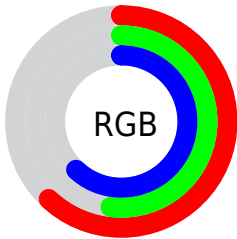

Distribution

Red (62%)

Green (52%)

Blue (62%)