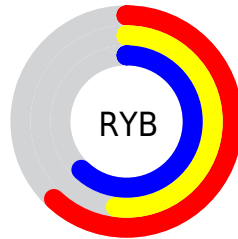

Details

The XYZ color **28.8073, 26.3767, 36.3738** is a dark color, and the websafe version is hex **9999CC**. A complement of this color would be **26.0798, 31.3685, 26.5114**, and the grayscale version is **26.1371, 27.4982, 29.9456**.

A 20% lighter version of the original color is **57.2181, 53.8491, 70.9965**, and **11.7875, 10.2431, 15.5432** is the 20% darker color. If you saturate the color by 10%, you get **26.8136, 22.3890, 35.7096**, and if you desaturate by 10%, it is **31.1312, 31.0240, 37.1487**.

Distribution

Red (62%)

Green (52%)

Blue (62%)

Red (62%)

Yellow (52%)

Blue (62%)

Cyan (0%)

Magenta (17%)

Yellow (0%)

Black (38%)

Cyan (38%)

Magenta (48%)

Yellow (38%)

Brightness & Saturation Gradients

These gradients show how the XYZ color 28.8073, 26.3767, 36.3738 changes by changing the brightness by 10 percent. The first figure shows a shift by +10% for each color and the second figure -10%.