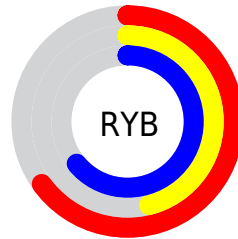

Details

The XYZ color **28.6963, 23.6365, 38.1718** is a light color, and the websafe version is hex **996699**. A complement of this color would be **24.2570, 32.0945, 22.3704**, and the grayscale version is **23.8390, 25.0805, 27.3127**.

A 20% lighter version of the original color is **57.1679, 49.6124, 73.5809**, and **11.7348, 8.8708, 16.4230** is the 20% darker color. If you saturate the color by 10%, you get **26.8892, 20.0726, 37.4134**, and if you desaturate by 10%, it is **30.8448, 27.8823, 39.0449**.

Distribution

Red (65%)

Green (46%)

Blue (64%)

Red (65%)

Yellow (46%)

Blue (64%)

Cyan (0%)

Magenta (28%)

Yellow (1%)

Black (35%)

Cyan (35%)

Magenta (54%)

Yellow (36%)

Brightness & Saturation Gradients

These gradients show how the XYZ color 28.6963, 23.6365, 38.1718 changes by changing the brightness by 10 percent. The first figure shows a shift by +10% for each color and the second figure -10%.