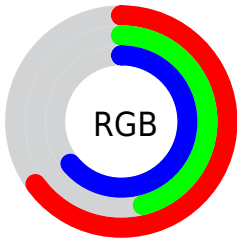

Distribution

Red (65%)

Green (46%)

Blue (64%)