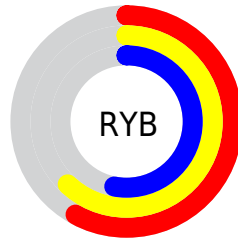

- Red (58%)
- Yellow (62%)
- Blue (53%)