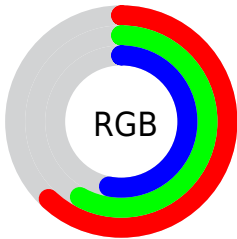

Distribution

- Red (62%)
- Green (58%)
- Blue (53%)