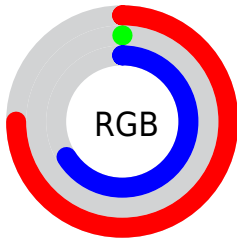

Distribution

- Red (75%)
- Green (0%)
- Blue (66%)