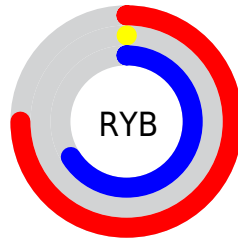

- Red (75%)
- Yellow (0%)
- Blue (66%)