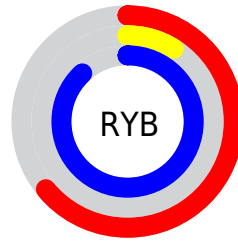

- Red (64%)
- Yellow (9%)
- Blue (88%)