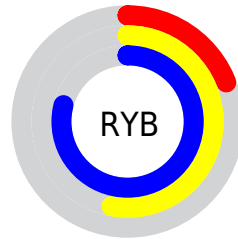

- Red (19%)
- Yellow (53%)
- Blue (79%)