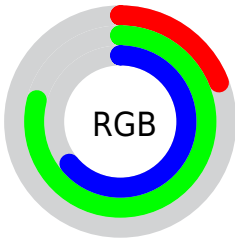

Distribution

- Red (19%)
- Green (79%)
- Blue (64%)