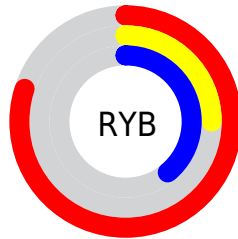

- Red (80%)
- Yellow (25%)
- Blue (39%)