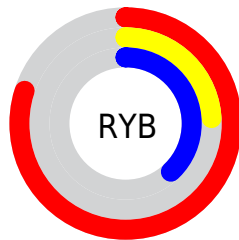

- Red (80%)
- Yellow (24%)
- Blue (38%)