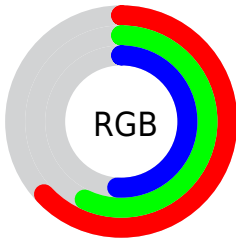

Distribution

Red (63%)

Green (57%)

Blue (51%)