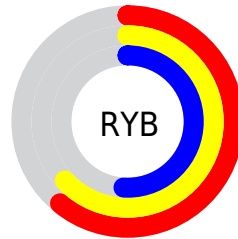

Details

The XYZ color **28.7385, 29.6163, 24.9707** is a light color, and the websafe version is hex **999999**. A complement of this color would be **25.2207, 26.8495, 37.1110**, and the grayscale version is **28.2868, 29.7599, 32.4086**.

A 20% lighter version of the original color is **57.1221, 59.1330, 52.6591**, and **11.8152, 12.1331, 9.3086** is the 20% darker color. If you saturate the color by 10%, you get **26.6787, 27.0675, 19.4415**, and if you desaturate by 10%, it is **31.0368, 32.3752, 31.4018**.

Distribution

Red (63%)

Green (57%)

Blue (51%)

Red (61%)

Yellow (63%)

Blue (51%)

Cyan (0%)