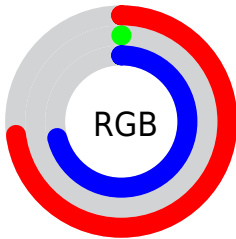

Distribution

- Red (73%)
- Green (0%)
- Blue (71%)