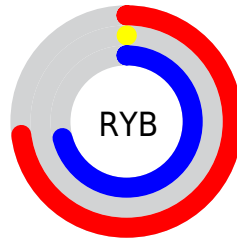

- Red (73%)
- Yellow (0%)
- Blue (71%)