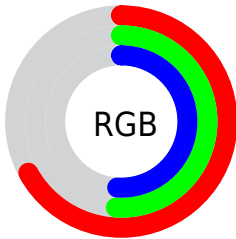

Distribution

- Red (67%)
- Green (51%)
- Blue (51%)