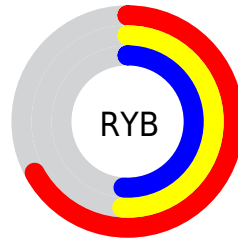

- Red (67%)
- Yellow (51%)
- Blue (51%)