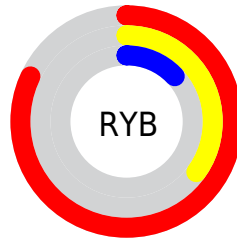

- Red (82%)
- Yellow (35%)
- Blue (13%)