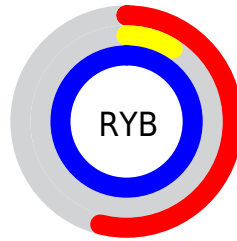

- Red (54%)
- Yellow (9%)
- Blue (100%)