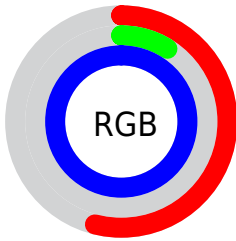

Distribution

- Red (54%)
- Green (9%)
- Blue (100%)