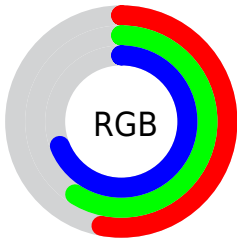

Distribution

Red (53%)

Green (59%)

Blue (69%)