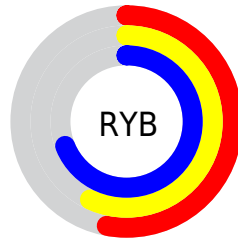

Details

The XYZ color **28.6737, 30.0553, 45.8850** is a light color, and the websafe version is hex **9999CC**. A complement of this color would be **35.1799, 36.5585, 27.7575**, and the grayscale version is **28.2199, 29.6896, 32.3319**.

A 20% lighter version of the original color is **57.0399, 59.7603, 85.6194**, and **11.6672, 12.2179, 20.8121** is the 20% darker color. If you saturate the color by 10%, you get **24.3952, 25.3413, 45.2011**, and if you desaturate by 10%, it is **33.5945, 35.3516, 46.6484**.

Distribution

Red (53%)

Green (59%)

Blue (69%)

Red (53%)

Yellow (57%)

Blue (69%)

Cyan (24%)