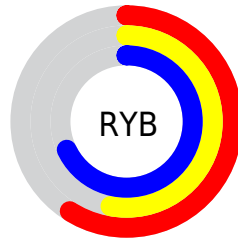

- Red (59%)
- Yellow (53%)
- Blue (68%)