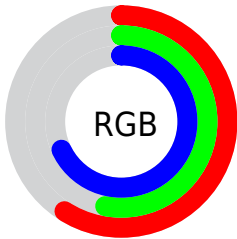

Distribution

- Red (59%)
- Green (53%)
- Blue (68%)