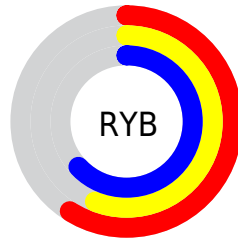

- Red (59%)
- Yellow (56%)
- Blue (63%)