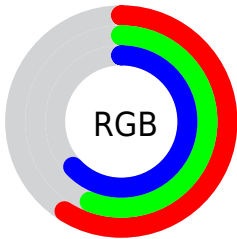

Distribution

- Red (59%)
- Green (56%)
- Blue (63%)