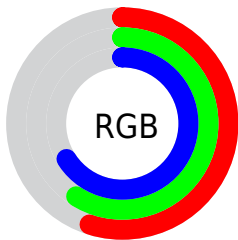

Distribution

Red (55%)

Green (59%)

Blue (66%)