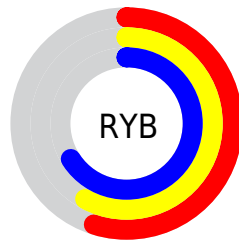

Details

The XYZ color **28.7820, 30.4493, 41.4061** is a light color, and the websafe version is hex **999999**. A complement of this color would be **32.6975, 33.9661, 29.2597**, and the grayscale version is **28.6815, 30.1751, 32.8607**.

A 20% lighter version of the original color is **57.1429, 60.3278, 78.4447**, and **11.8294, 12.4991, 18.3121** is the 20% darker color. If you saturate the color by 10%, you get **24.6705, 26.0752, 40.7790**, and if you desaturate by 10%, it is **33.4588, 35.3130, 42.0989**.

Distribution

Red (55%)

Green (59%)

Blue (66%)

Red (55%)

Yellow (58%)

Blue (66%)

Cyan (17%)