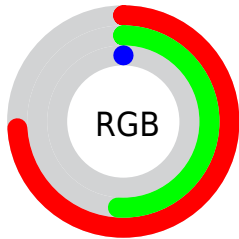

Distribution

Red (74%)

Green (51%)

Blue (0%)