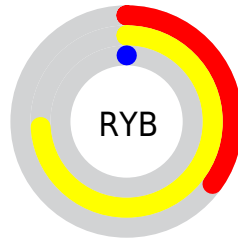

Details

The XYZ color **28.8365, 26.5193, 3.5989** is a dark color, and the websafe version is hex **CC9933**. A complement of this color would be **10.8014, 6.9062, 48.9074**, and the grayscale version is **22.2264, 23.3839, 25.4651**.

A 20% lighter version of the original color is **57.2265, 54.2096, 13.0776**, and **12.0746, 10.4831, 1.3871** is the 20% darker color. If you saturate the color by 10%, you get **28.8366, 26.5198, 3.5990**, and if you desaturate by 10%, it is **29.7675, 28.1948, 4.4853**.

Distribution

Red (74%)

Green (51%)

Blue (0%)

Red (35%)

Yellow (74%)

Blue (0%)

Cyan (0%)