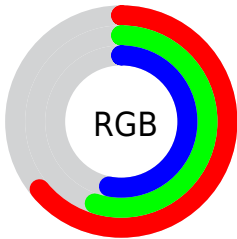

Distribution

- Red (64%)
- Green (55%)
- Blue (53%)