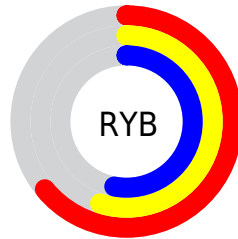

- Red (64%)
- Yellow (55%)
- Blue (53%)