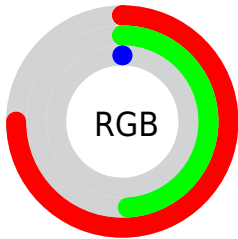

Distribution

Red (75%)

Green (49%)

Blue (0%)