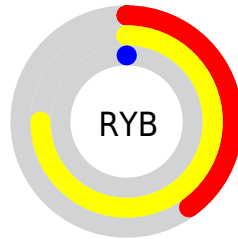

A 20% lighter version of the original color is **57.1087, 52.9536, 12.6800**, and **12.1002, 10.0744, 1.3068** is the 20% darker color. If you saturate the color by 10%, you get **28.8196, 25.7440, 3.4501**, and if you desaturate by 10%, it is **29.8020, 27.5193, 4.3621**.

# Distribution

Red (75%)

Green (49%)

Blue (0%)

Red (40%)

Yellow (75%)

Blue (0%)

Cyan (0%)