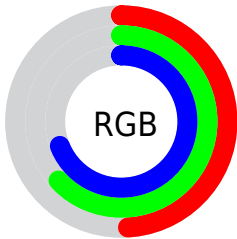

Distribution

Red (49%)

Green (63%)

Blue (69%)