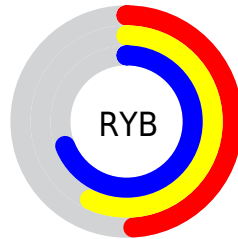

Details

The XYZ color **28.9129, 32.6724, 45.3400** is a light color, and the websafe version is hex **669999**. A complement of this color would be **30.9705, 29.6704, 23.8342**, and the grayscale version is **29.6091, 31.1511, 33.9235**.

A 20% lighter version of the original color is **57.5466, 64.0737, 84.9357**, and **11.9454, 13.8632, 20.7852** is the 20% darker color. If you saturate the color by 10%, you get **25.6462, 29.6401, 44.9274**, and if you desaturate by 10%, it is **32.6730, 36.0200, 45.7885**.

Distribution

Red (49%)

Green (63%)

Blue (69%)

Red (49%)

Yellow (57%)

Blue (69%)

Cyan (28%)