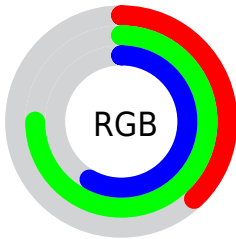

Distribution

- Red (38%)
- Green (75%)
- Blue (58%)