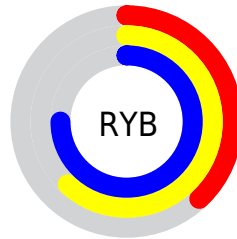

- Red (38%)
- Yellow (62%)
- Blue (75%)