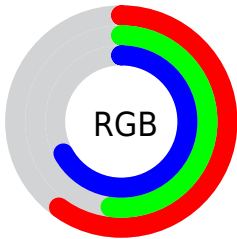

Distribution

- Red (60%)
- Green (52%)
- Blue (67%)