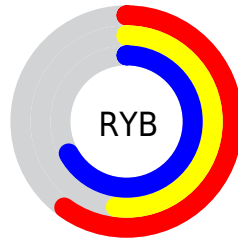

- Red (60%)
- Yellow (52%)
- Blue (67%)