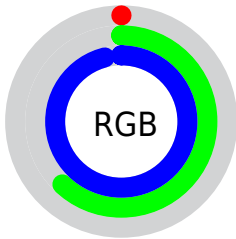

Distribution

- Red (0%)
- Green (62%)
- Blue (96%)