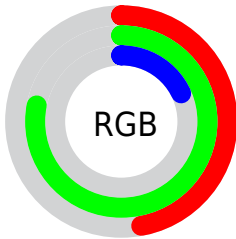

Distribution

- Red (47%)
- Green (78%)
- Blue (18%)