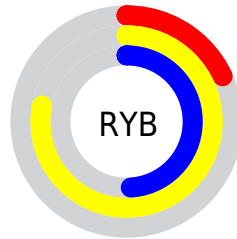

- Red (18%)
- Yellow (78%)
- Blue (49%)