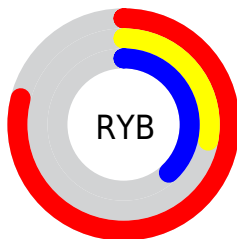

Details

The XYZ color **28.8791, 18.0731, 13.5216** is a dark color, and the websafe version is hex **CC3366**. The color can be described as dark muted rose. A complement of this color would be **31.6307, 46.7539, 48.4352**, and the grayscale version is **15.9534, 16.7842, 18.2780**.

A 20% lighter version of the original color is **54.1747, 38.5769, 32.6077**, and **11.7860, 6.0204, 3.7897** is the 20% darker color. If you saturate the color by 10%, you get **27.0934, 15.6021, 9.5342**, and if you desaturate by 10%, it is **31.2487, 21.4654, 18.4640**.

Distribution

Red (79%)

Green (28%)

Blue (38%)

Red (79%)

Yellow (28%)

Blue (38%)

Cyan (0%)