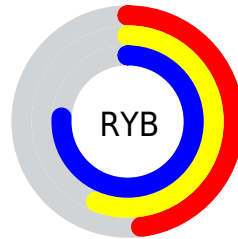

Details

The XYZ color **28.8799, 30.4443, 54.8063** is a light color, and the websafe version is hex **6699CC**. A complement of this color would be **38.6030, 38.9376, 23.8944**, and the grayscale version is **27.9452, 29.4005, 32.0171**.

A 20% lighter version of the original color is **57.2311, 60.2748, 99.0603**, and **11.8397, 12.4735, 26.2097** is the 20% darker color. If you saturate the color by 10%, you get **24.6892, 25.7242, 54.1166**, and if you desaturate by 10%, it is **33.7853, 35.7865, 55.5794**.

Distribution

Red (48%)

Green (60%)

Blue (76%)

Red (48%)

Yellow (56%)

Blue (76%)

Cyan (37%)

Magenta (21%)

Yellow (0%)

Black (24%)

Cyan (52%)

Magenta (40%)

Yellow (24%)

Brightness & Saturation Gradients

These gradients show how the XYZ color 28.8799, 30.4443, 54.8063 changes by changing the brightness by 10 percent. The first figure shows a shift by +10% for each color and the second figure -10%.