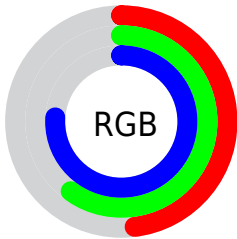

Distribution

Red (48%)

Green (60%)

Blue (76%)