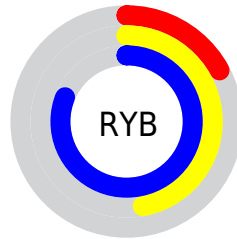

- Red (17%)
- Yellow (47%)
- Blue (81%)