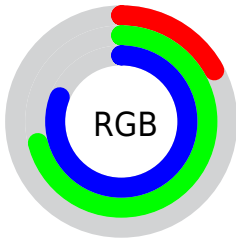

Distribution

- Red (17%)
- Green (71%)
- Blue (81%)