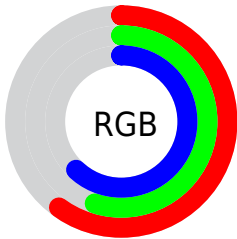

Distribution

- Red (60%)
- Green (55%)
- Blue (62%)