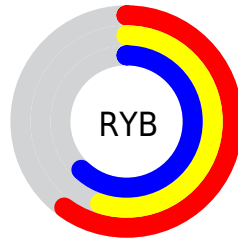

- Red (60%)
- Yellow (55%)
- Blue (62%)