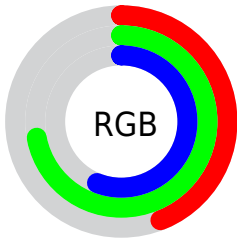

Distribution

- Red (44%)
- Green (72%)
- Blue (56%)