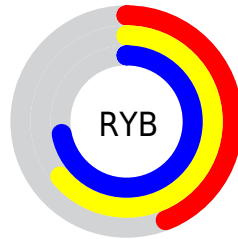

- Red (44%)
- Yellow (64%)
- Blue (72%)