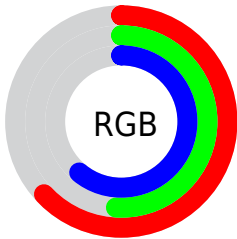

Distribution

Red (63%)

Green (51%)

Blue (61%)