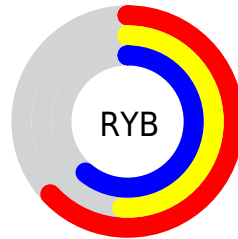

Details

The XYZ color **28.8150, 26.2100, 34.9928** is a light color, and the websafe version is hex **996699**. A complement of this color would be **26.5499, 32.0934, 28.0894**, and the grayscale version is **26.0095, 27.3640, 29.7994**.

A 20% lighter version of the original color is **57.0923, 53.5331, 68.2966**, and **11.7989, 10.1560, 14.7030** is the 20% darker color. If you saturate the color by 10%, you get **26.5939, 22.1271, 33.1438**, and if you desaturate by 10%, it is **31.3787, 30.9692, 36.9814**.

Distribution

Red (63%)

Green (51%)

Blue (61%)

Red (63%)

Yellow (51%)

Blue (61%)

Cyan (0%)