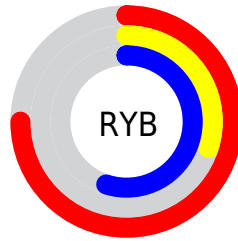

- Red (75%)
- Yellow (30%)
- Blue (55%)