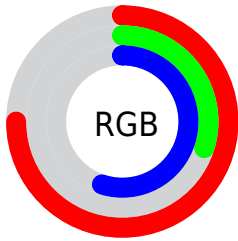

Distribution

- Red (75%)
- Green (30%)
- Blue (55%)