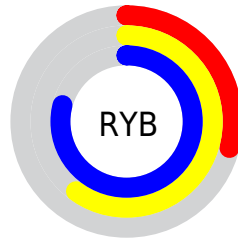

- Red (29%)
- Yellow (60%)
- Blue (79%)