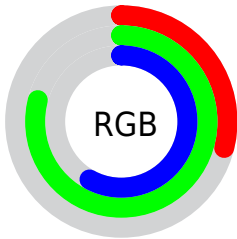

Distribution

- Red (29%)
- Green (79%)
- Blue (58%)