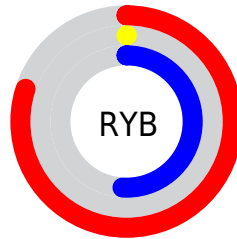

- Red (80%)
- Yellow (0%)
- Blue (51%)