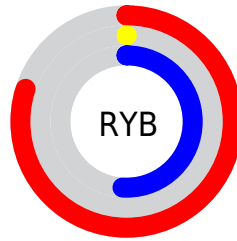

- Red (80%)
- Yellow (0%)
- Blue (51%)