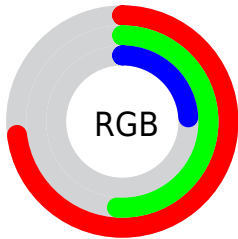

Distribution

Red (73%)

Green (51%)

Blue (24%)