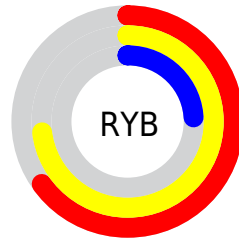

Details

The XYZ color **28.9423, 26.4765, 7.9999** is a dark color, and the websafe version is hex **996633**. A complement of this color would be **17.2655, 17.4934, 48.9209**, and the grayscale version is **24.3954, 25.6659, 27.9502**.

A 20% lighter version of the original color is **57.2534, 54.0161, 22.4475**, and **11.9712, 10.4242, 1.6396** is the 20% darker color. If you saturate the color by 10%, you get **27.4545, 24.1685, 5.4464**, and if you desaturate by 10%, it is **30.6978, 29.0422, 11.5002**.

Distribution

Red (73%)

Green (51%)

Blue (24%)

Red (65%)

Yellow (73%)

Blue (24%)

Cyan (0%)