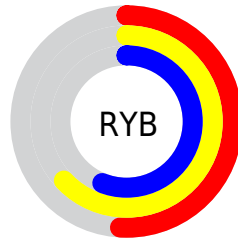

- Red (51%)
- Yellow (63%)
- Blue (56%)