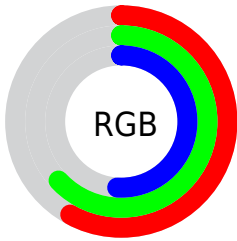

Distribution

- Red (58%)
- Green (63%)
- Blue (51%)