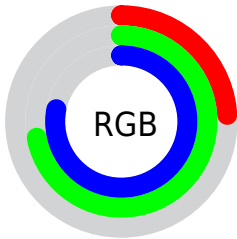

Distribution

- Red (24%)
- Green (72%)
- Blue (78%)