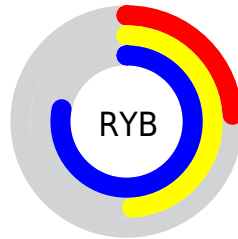

- Red (24%)
- Yellow (49%)
- Blue (78%)