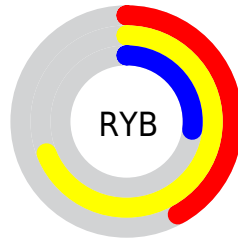

- Red (42%)
- Yellow (69%)
- Blue (27%)