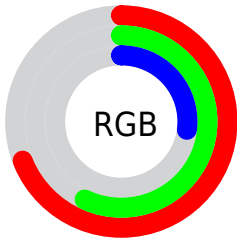

Distribution

- Red (69%)
- Green (57%)
- Blue (27%)