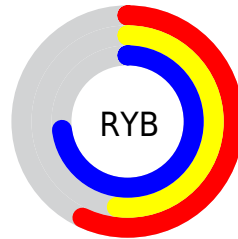

Details

The XYZ color **28.9985, 26.3888, 49.4641** is a light color, and the websafe version is hex **9999CC**. A complement of this color would be **38.5967, 45.1627, 28.8744**, and the grayscale version is **25.9577, 27.3095, 29.7400**.

A 20% lighter version of the original color is **57.5235, 53.8862, 90.5883**, and **11.8742, 10.2321, 23.1790** is the 20% darker color. If you saturate the color by 10%, you get **24.3668, 20.5670, 48.5849**, and if you desaturate by 10%, it is **34.3774, 33.2593, 50.5072**.

Distribution

Red (57%)

Green (52%)

Blue (73%)

Red (57%)

Yellow (52%)

Blue (73%)

Cyan (21%)

Magenta (28%)

Yellow (0%)

Black (27%)

Cyan (43%)

Magenta (48%)

Yellow (27%)

Brightness & Saturation Gradients

These gradients show how the XYZ color 28.9985, 26.3888, 49.4641 changes by changing the brightness by 10 percent. The first figure shows a shift by +10% for each color and the second figure -10%.