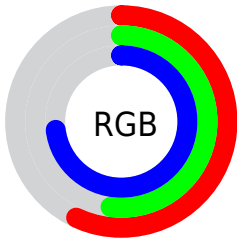

Distribution

Red (57%)

Green (52%)

Blue (73%)